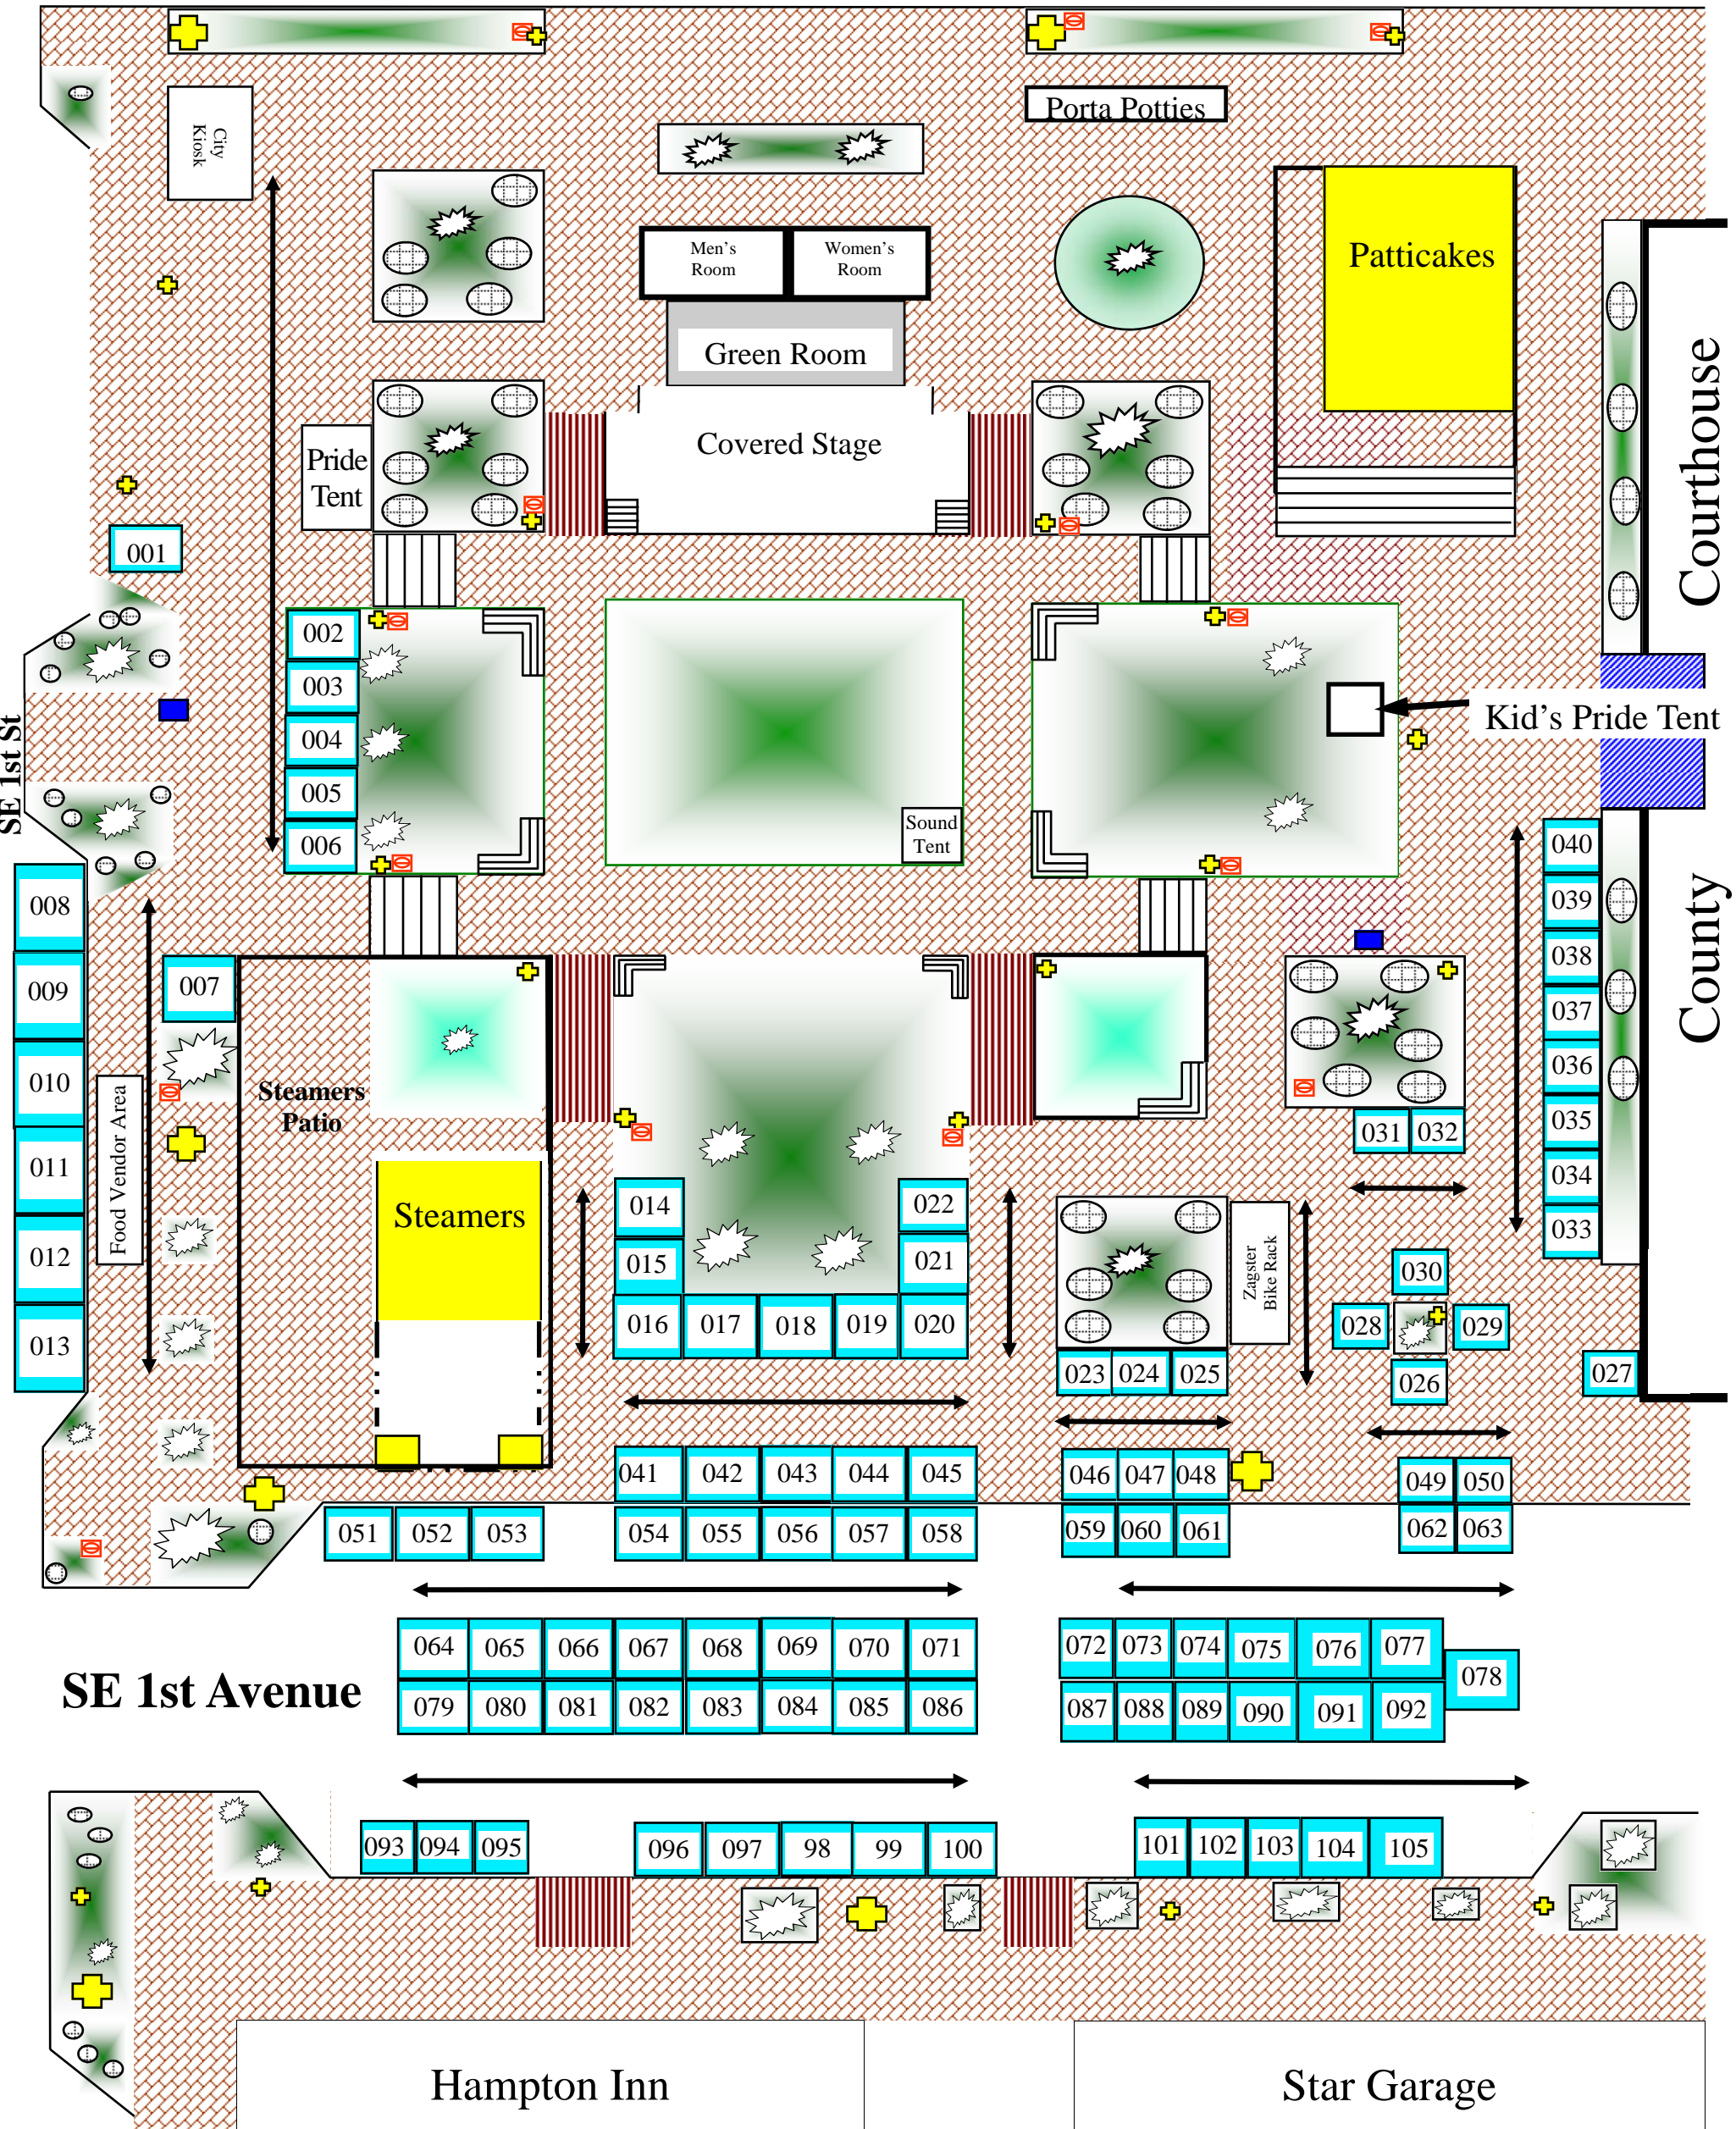

# University Ave

- Lamp Post or Streetlight
- Vendor Space
- Tree
- Monument
- Sidewalk or brick walkway
- Grassy Area
- Electrical Access
- Seating Area
- Landscape / Unusable
- Stairs
- Pedestrian flow
- Handicap Access